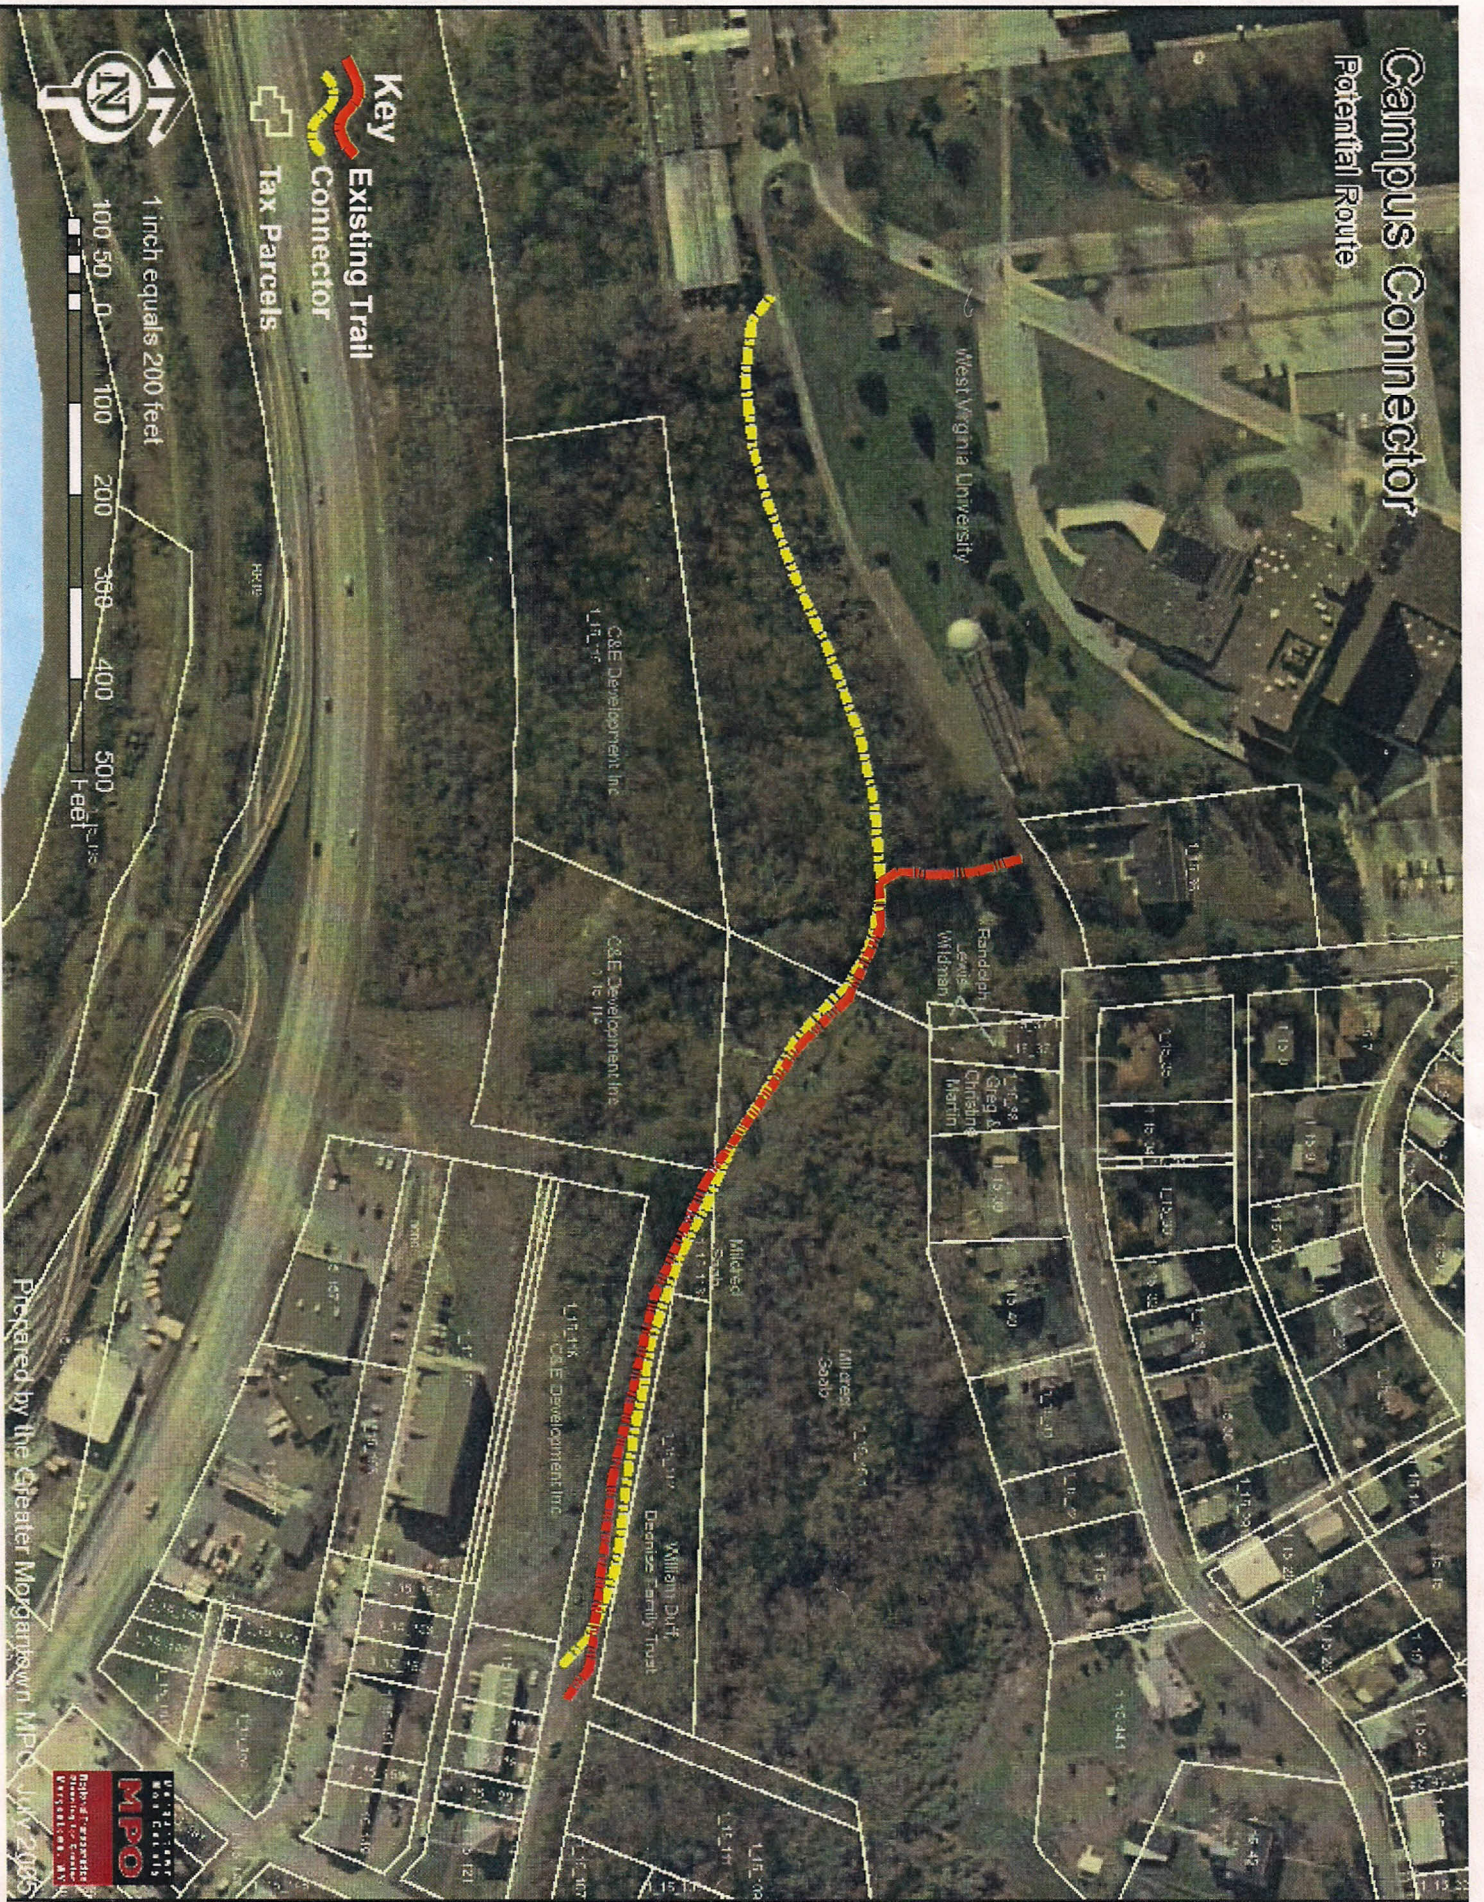

Campus Connector Potential Route

Key
Existing Trail
Connector
Tax Parcels

1 inch equals 200 feet
100 50 0 100 200 300 400 500 Feet

Prepared by the Greater Morgantown MPO, May 2005